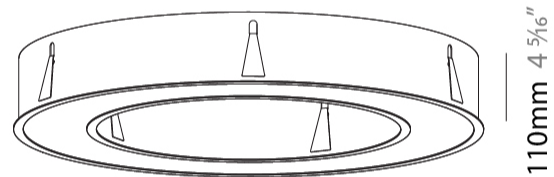

GENERAL

Series: Glorious
Subseries: Glorious
Brand: Prolicht
Division: Architectural
Mounting Type: Recessed
Mounting Location: Ceiling
Subcategory: Ambient

PHYSICAL

Shape: Round
Diameter (mm): 970
Diameter (in): 38 ³ / ₁₆
Height (mm): 110
Height (in): 4 ⁵ / ₁₆
Min. Recessing Depth (mm): 120
Min. Recessing Depth (in): 4 ³ / ₄
Light Distribution: Direct
Weight (kg): 11.164
Weight (lbs): 24.61
Diffuser: PMMA - Opal or Micro-Prism
Fixture Finish: SSR / BKV / CWI / CRY / HAB / UFT / ITA / RUA / FTG / MYG / LOD / PUS / FRO / FUP / KIA / POP / BLS / SPG / MEY / GOH / GUM / CHC / COM / ABZ / JAG / OBR / MOS / ROR
Fixture Material: Aluminum
Cut-out Measurements: 960mm / 37 13/16" x 640mm / 25 3/16"

110mm 4 ⁵/₁₆"

Ø 628mm 24 ³/₄"

Ø 970mm 38 ³/₁₆ "

960mm x 640mm
37 ¹³/₁₆" x 25 ³/₁₆"

120mm
4 ³/₄"

10 - 15mm
³/₁₆" - ⁹/₁₆"

A37505-

PROJECT

GENERAL

Series: Glorious
 Subseries: Glorious
 Brand: Prolicht
 Division: Architectural
 Mounting Type: Recessed
 Mounting Location: Ceiling
 Subcategory: Ambient

PHYSICAL

Shape: Round
 Diameter (mm): 1270
 Diameter (in): 50
 Height (mm): 110
 Height (in): 4 ⁵/₁₆
 Min. Recessing Depth (mm): 120
 Min. Recessing Depth (in): 4 ³/₄
 Light Distribution: Direct
 Weight (kg): 15.446
 Weight (lbs): 34.05
 Diffuser: PMMA - Opal or Micro-Prism
 Fixture Finish: SSR / BKV / CWI / CRY / HAB / UFT / ITA / RUA / FTG / MYG / LOD / PUS / FRO / FUP / KIA / POP / BLS / SPG / MEY / GOH / GUM / CHC / COM / ABZ / JAG / OBR / MOS / ROR
 Fixture Material: Aluminum
 Cut-out Measurements: 1260mm / 49 5/8" x 940mm / 37"